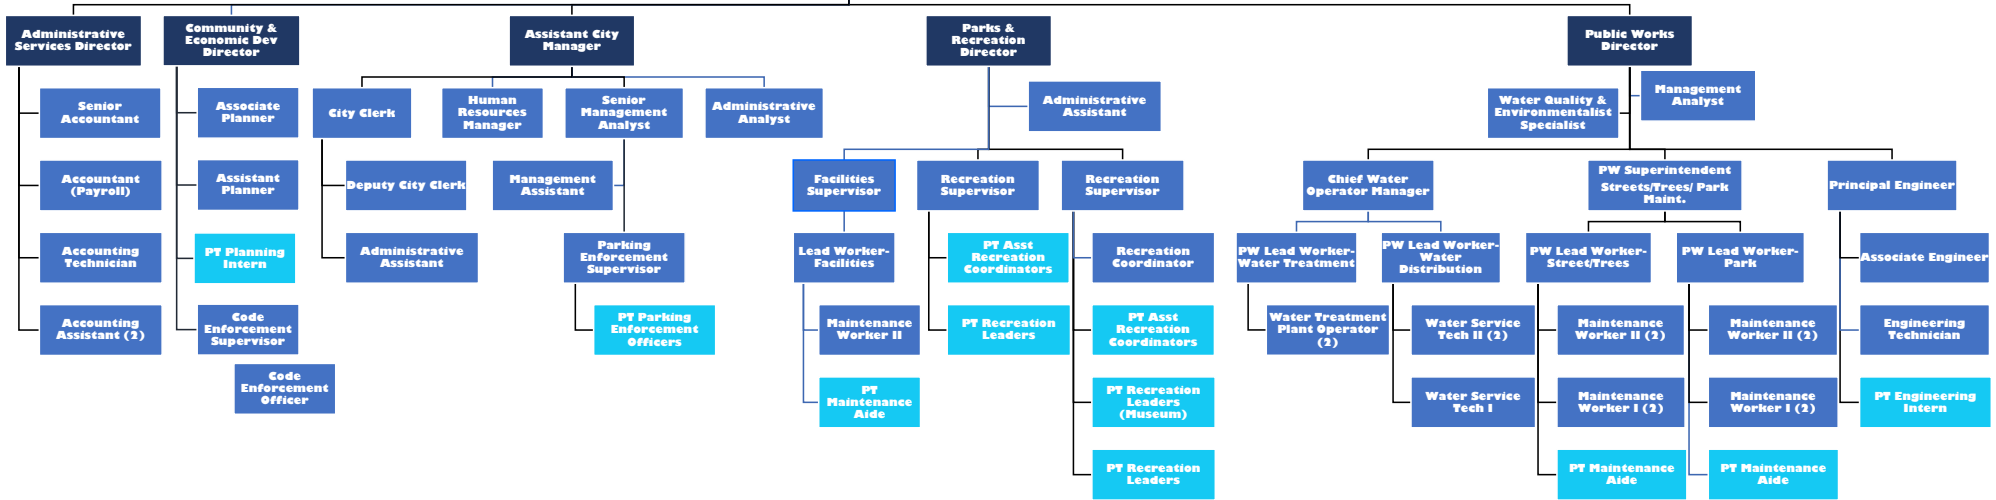

Citizens of Lomita

City Council

**Planning Commission (7)
Public Safety & Traffic Commission (5)
Parks & Recreation Commission (5)**

City Attorney

City Manager

CM and Directors (6)
Full-Time Employees (47)
Part-Time Employees