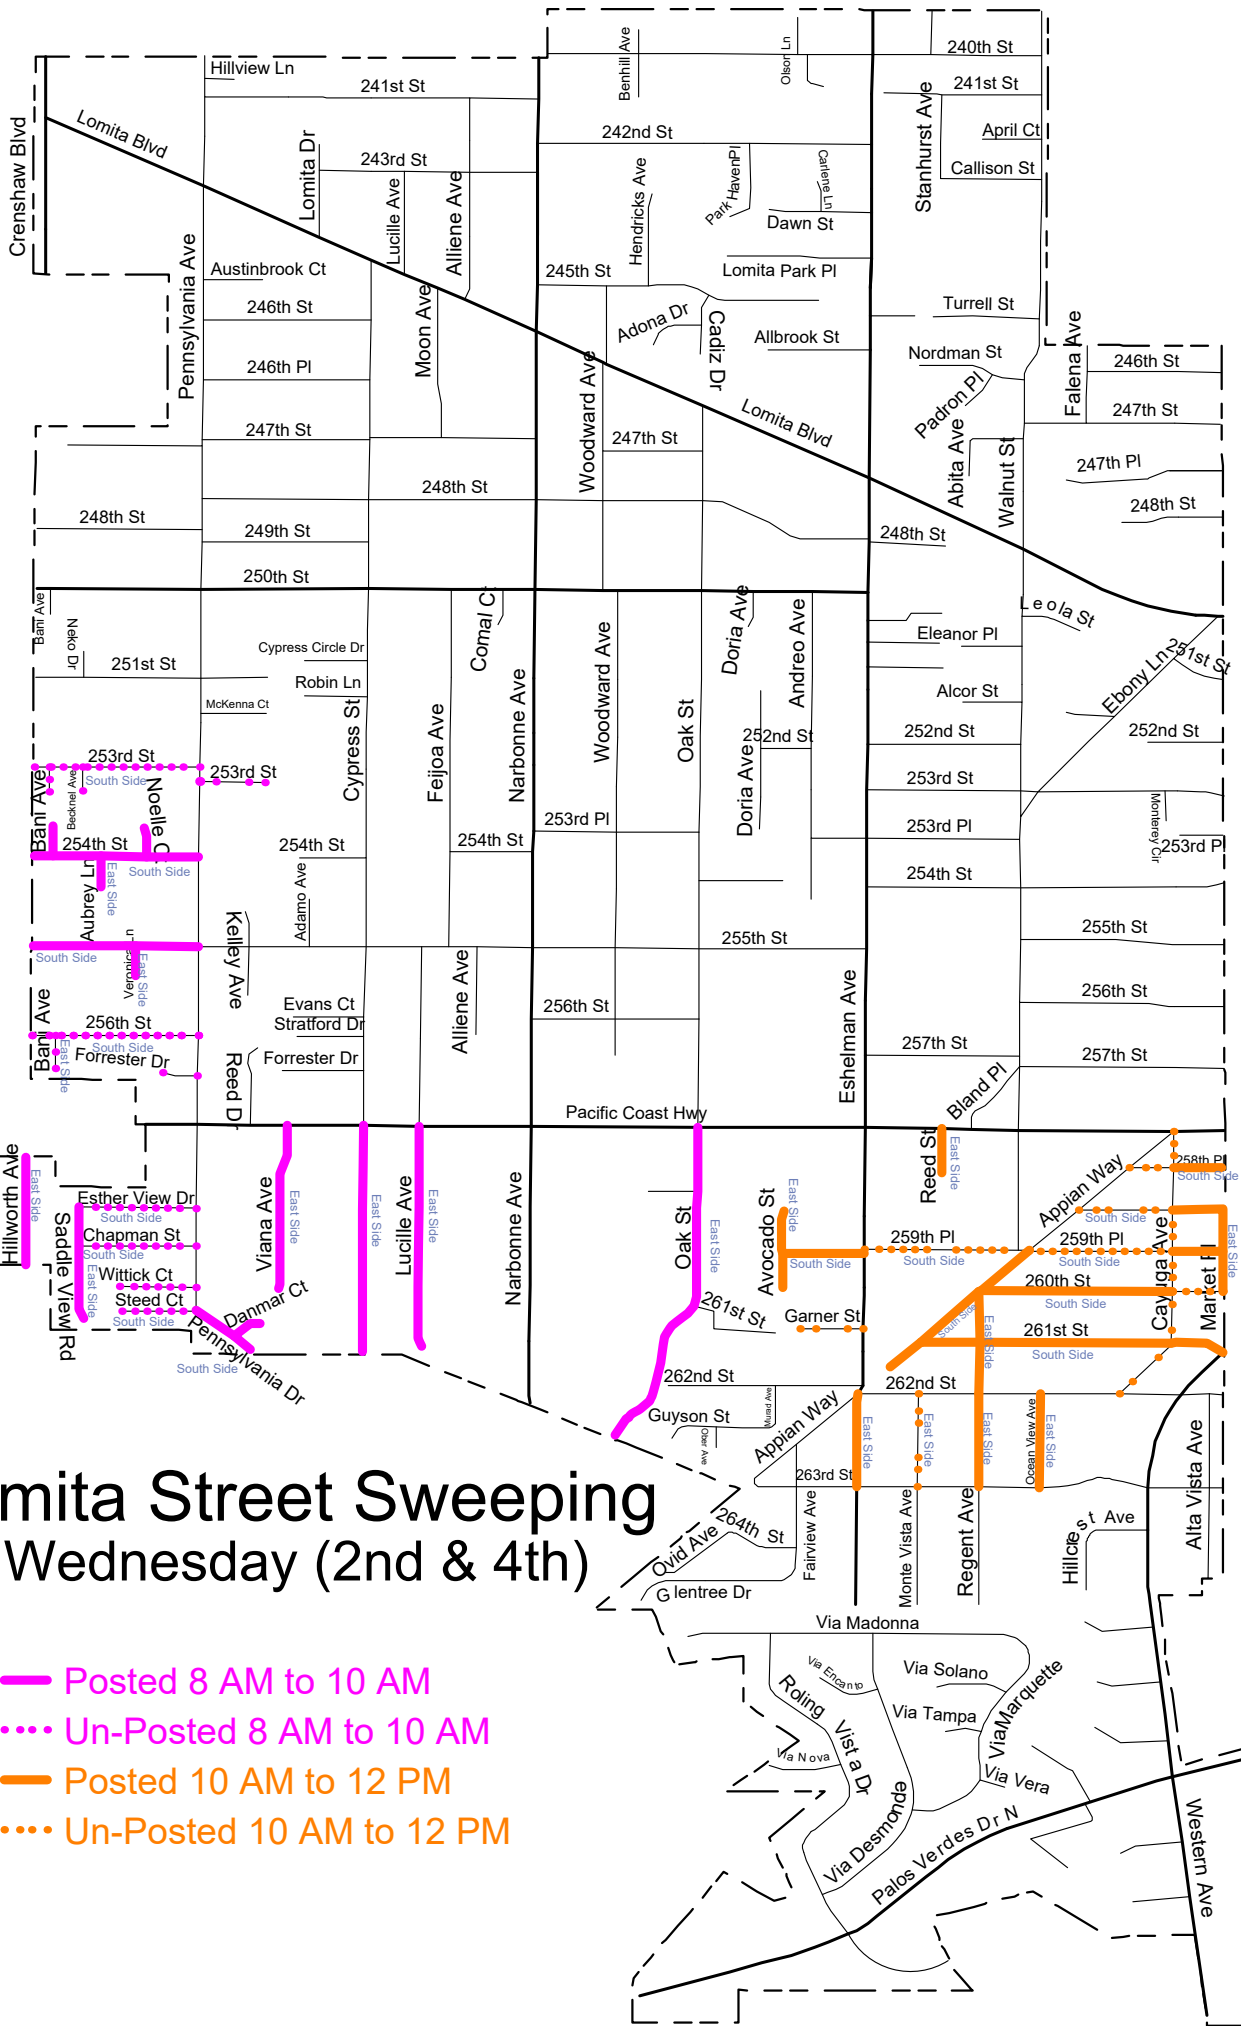

Priority A Once per Week

Lomita Street Sweeping Friday Weekly

- Posted 6 AM to 8 AM
- Posted 8 AM to 10 AM
- Posted 10 AM to 12 PM

Priority B
Twice per Month

Lomita Street Sweeping Wednesday (1st & 3rd)

- Posted 8 AM to 10 AM
- ⋯ Un-Posted 8 AM to 10 AM
- Posted 10 AM to 12 PM
- ⋯ Un-Posted 10 AM to 12 PM

Lomita Street Sweeping

Wednesday (2nd & 4th)

- Posted 8 AM to 10 AM
- Un-Posted 8 AM to 10 AM
- Posted 10 AM to 12 PM
- Un-Posted 10 AM to 12 PM

Lomita Street Sweeping

Thursday (1st & 3rd)

- Posted 8 AM to 10 AM
- ⋯ UnPosted 8 AM to 10 AM
- Posted 10 AM to 12 PM
- ⋯ Un-Posted 10 AM to 12 PM
- Posted 12 PM to 2 PM
- ⋯ Un-Posted 12 PM to 2 PM

Lomita Street Sweeping Thursday (2nd & 4th)

- Posted 8 AM to 10 AM
- ⋯ UnPosted 8 AM to 10 AM
- Posted 10 AM to 12 PM
- ⋯ Un-Posted 10 AM to 12 PM
- Posted 12 PM to 2 PM
- ⋯ Un-Posted 12 PM to 2 PM

Lomita Street Sweeping Friday (1st & 3rd)

Priority C
Once per Month

Lomita Street Sweeping Priority C (2nd Tuesday)

- Once per Month Sweeping
- ☒ Parking Lots - 6 AM to 8 AM
- Alleys - 8 AM to 10 AM
- Streets - 10 AM to 12 PM