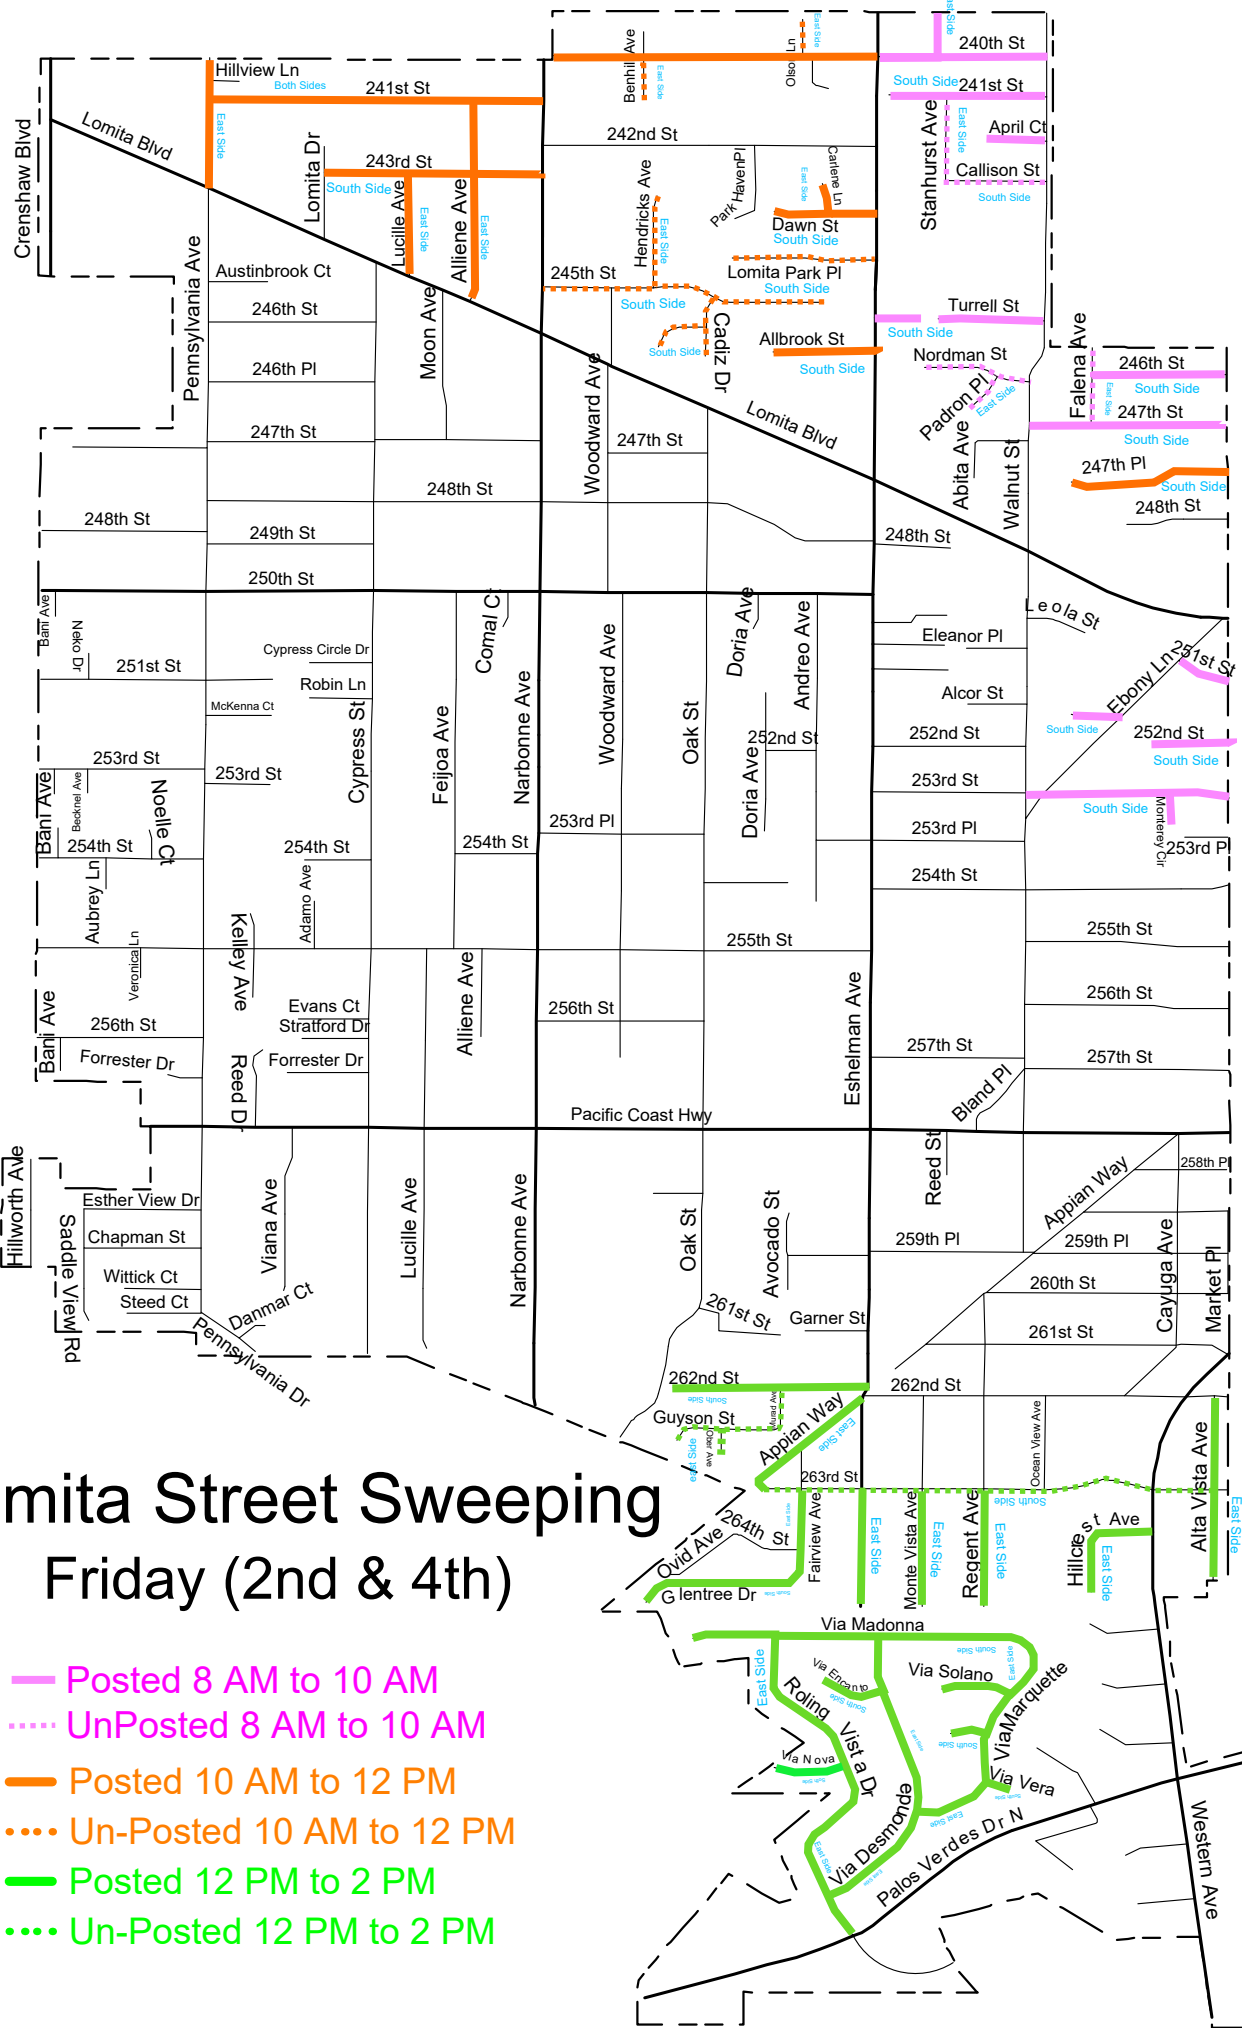

Lomita Street Sweeping Friday (2nd & 4th)

- Posted 8 AM to 10 AM
- ..... UnPosted 8 AM to 10 AM
- Posted 10 AM to 12 PM
- ..... Un-Posted 10 AM to 12 PM
- Posted 12 PM to 2 PM
- ..... Un-Posted 12 PM to 2 PM