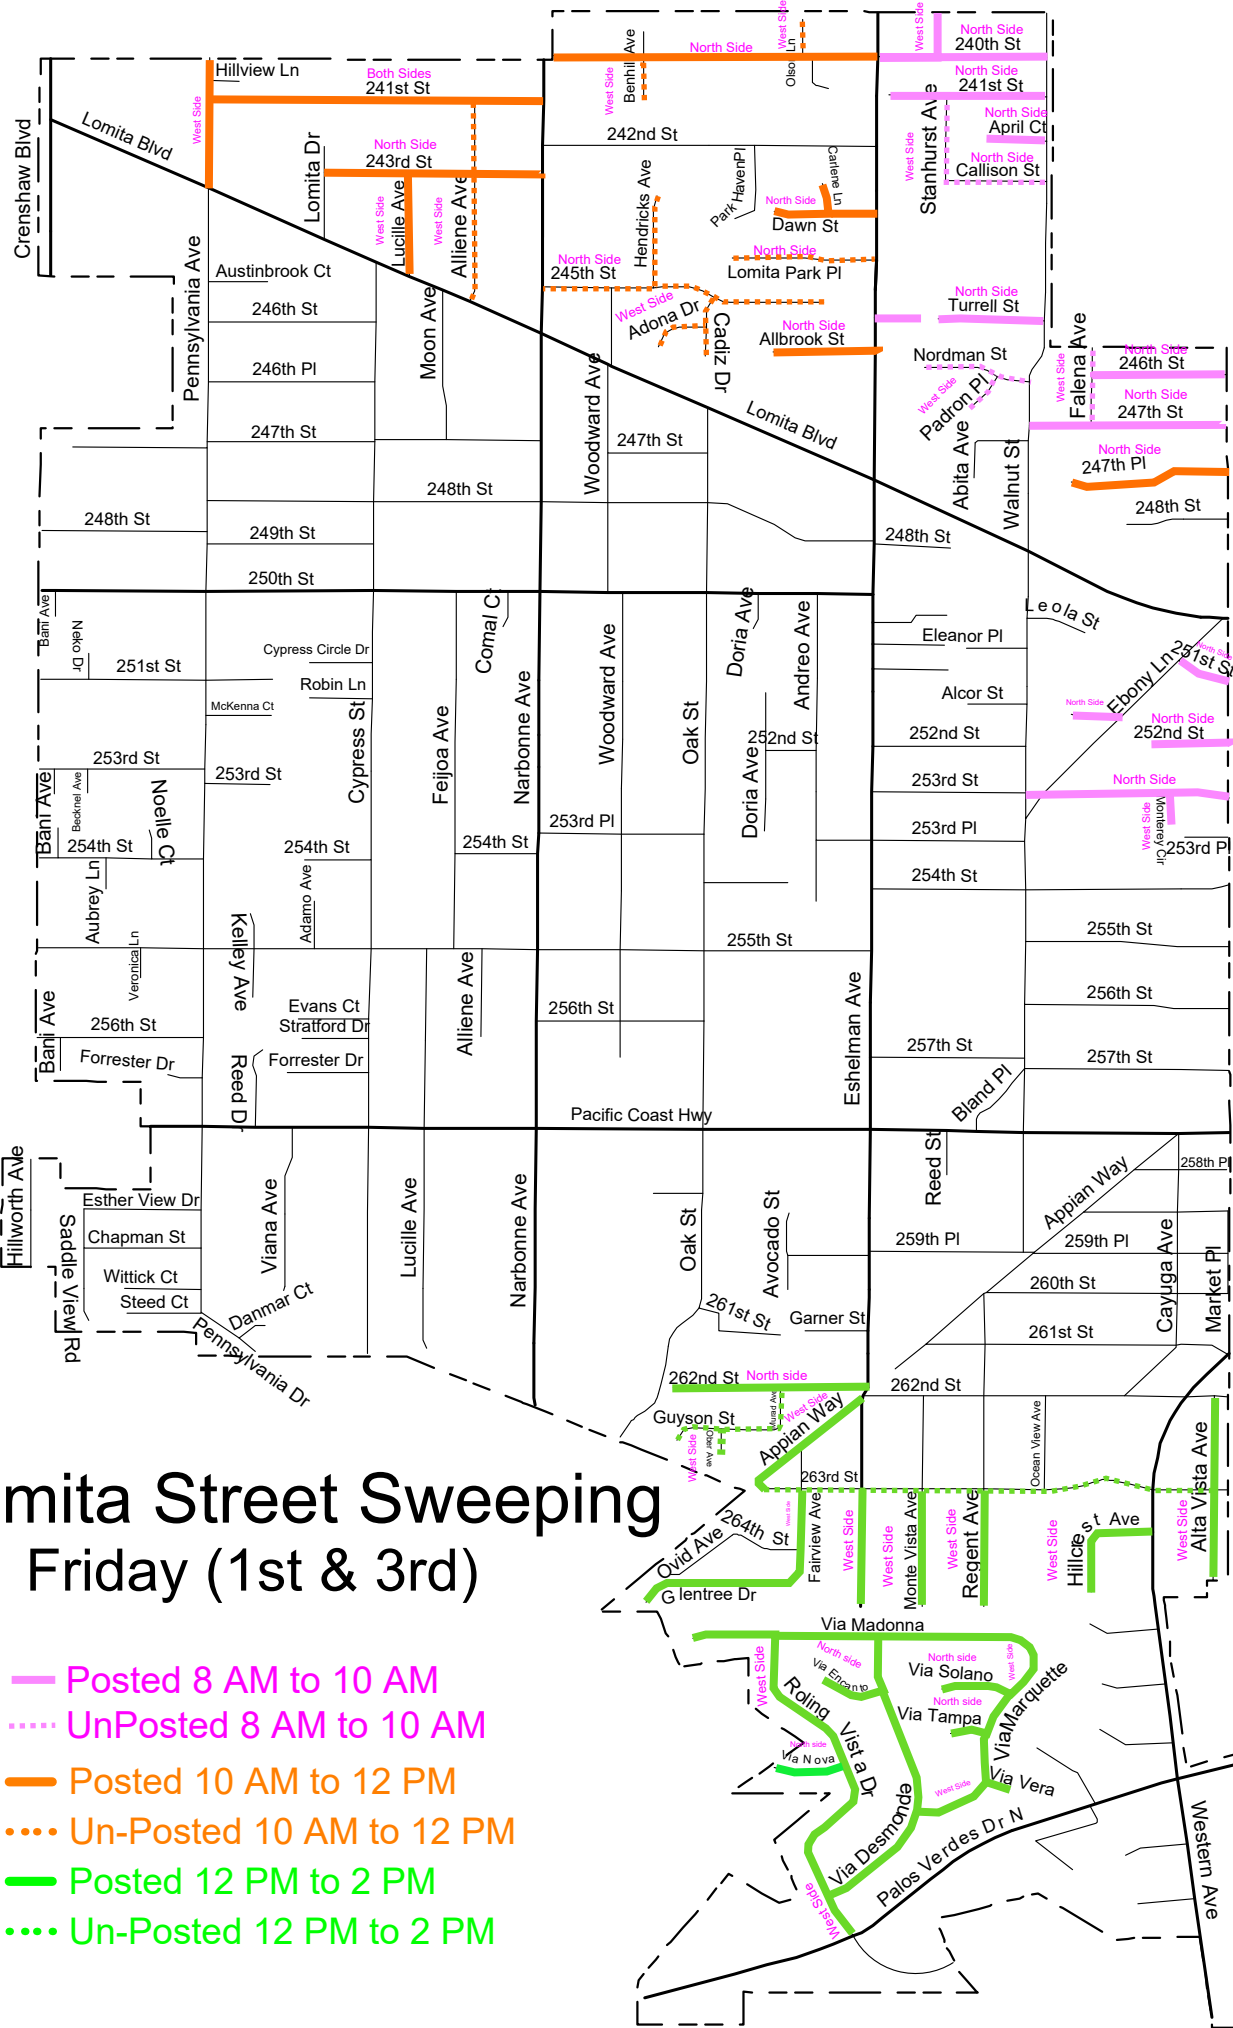

Priority A Once per Week

Lomita Street Sweeping Friday Weekly

- Posted 6 AM to 8 AM
- Posted 8 AM to 10 AM
- Posted 10 AM to 12 PM

Priority B
Twice per Month

Lomita Street Sweeping Wednesday (1st & 3rd)

- Posted 8 AM to 10 AM
- ⋯ Un-Posted 8 AM to 10 AM
- Posted 10 AM to 12 PM
- ⋯ Un-Posted 10 AM to 12 PM

Lomita Street Sweeping

Wednesday (2nd & 4th)

- Posted 8 AM to 10 AM
- Un-Posted 8 AM to 10 AM
- Posted 10 AM to 12 PM
- Un-Posted 10 AM to 12 PM

Lomita Street Sweeping

Thursday (1st & 3rd)

- Posted 8 AM to 10 AM
- ⋯ UnPosted 8 AM to 10 AM
- Posted 10 AM to 12 PM
- ⋯ Un-Posted 10 AM to 12 PM
- Posted 12 PM to 2 PM
- ⋯ Un-Posted 12 PM to 2 PM

Lomita Street Sweeping Thursday (2nd & 4th)

- Posted 8 AM to 10 AM
- ⋯ UnPosted 8 AM to 10 AM
- Posted 10 AM to 12 PM
- ⋯ Un-Posted 10 AM to 12 PM
- Posted 12 PM to 2 PM
- ⋯ Un-Posted 12 PM to 2 PM

Lomita Street Sweeping Friday (1st & 3rd)

Priority C
Once per Month

Lomita Street Sweeping Priority C (2nd Tuesday)

- Once per Month Sweeping
- ☒ Parking Lots - 6 AM to 8 AM
- Alleys - 8 AM to 10 AM
- Streets - 10 AM to 12 PM