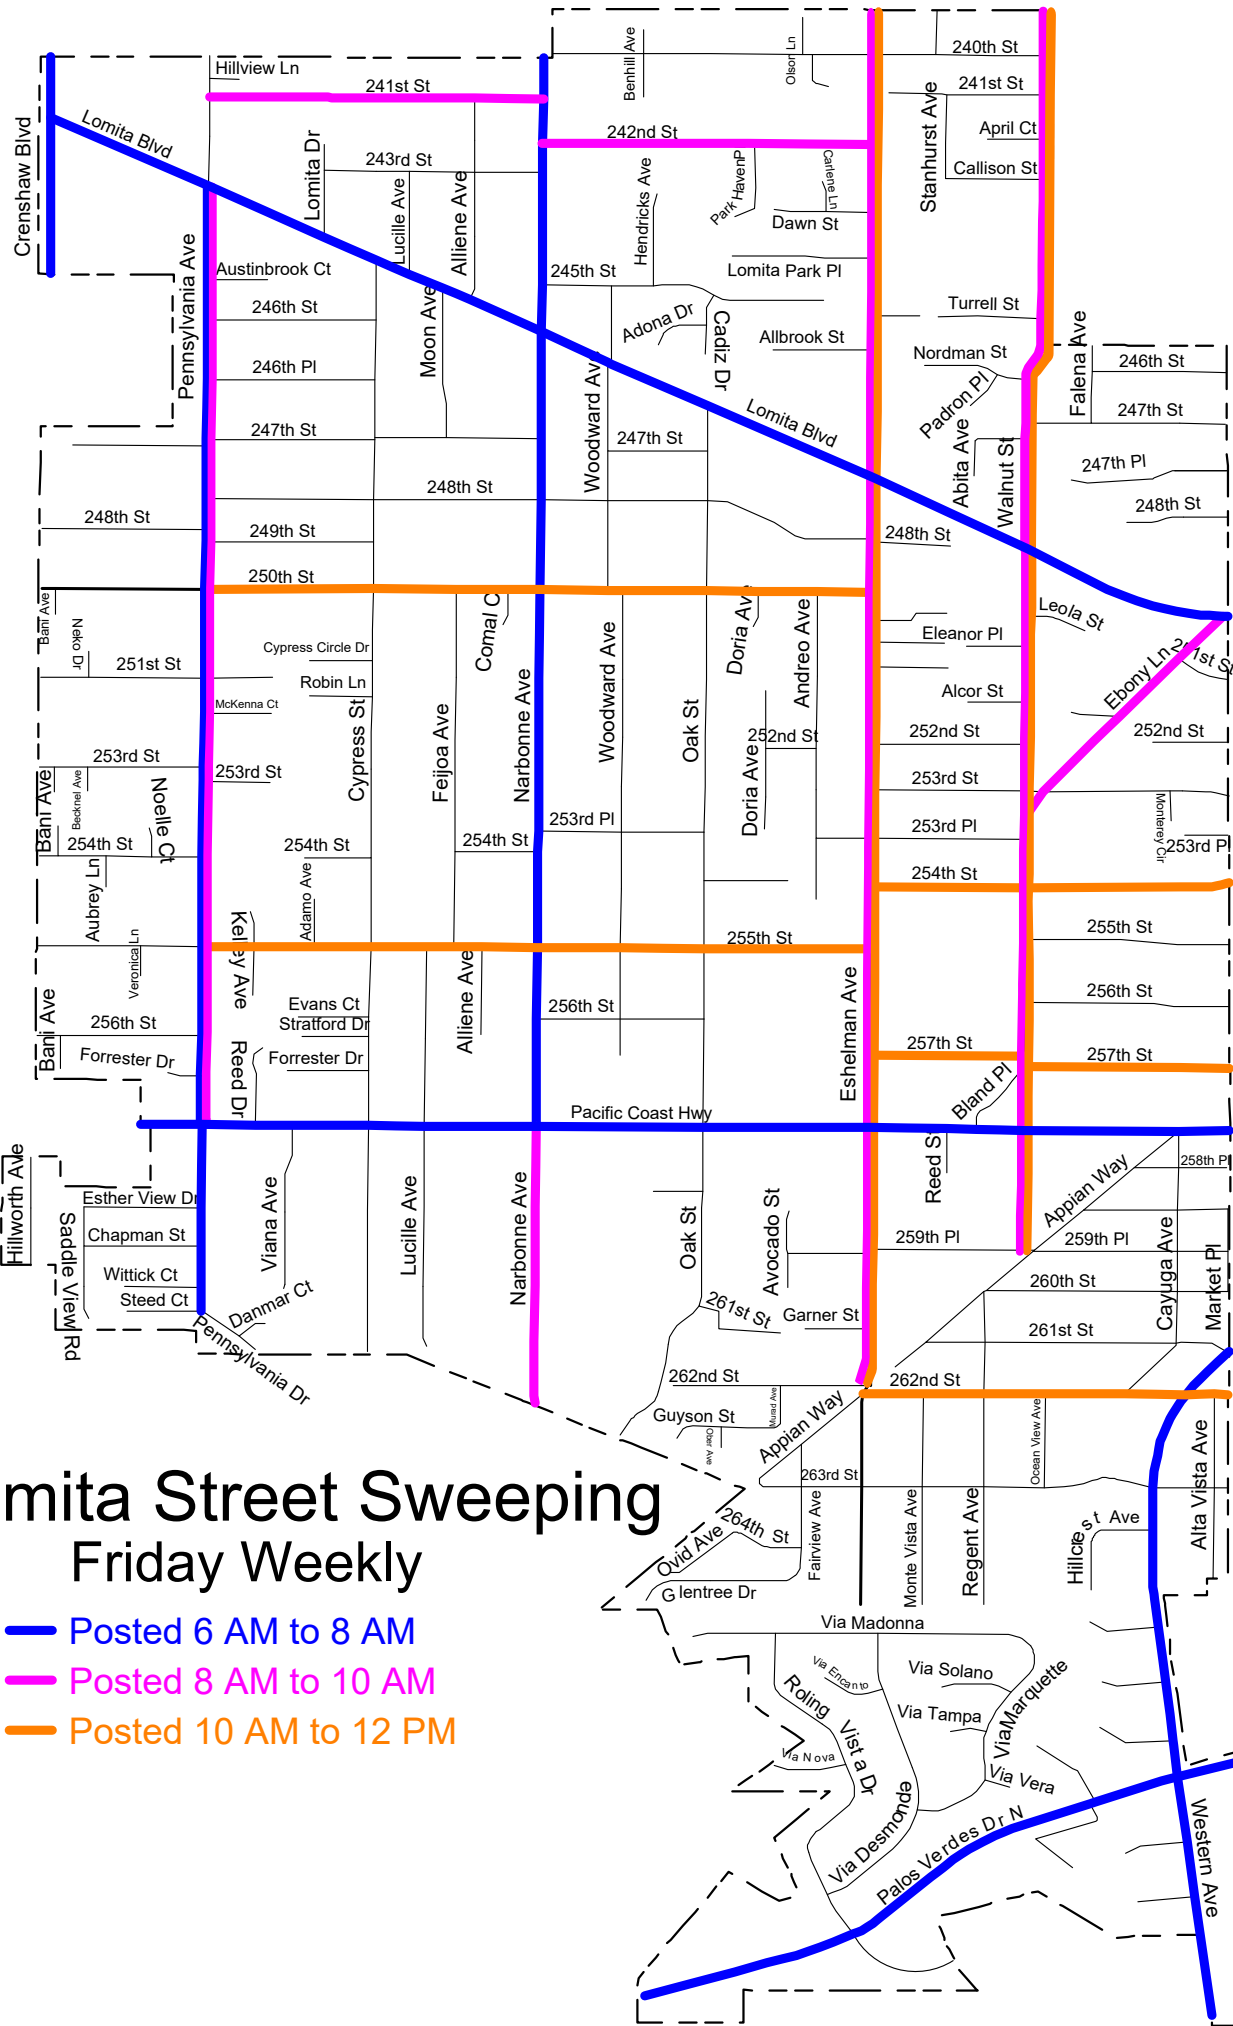

Priority A Once per Week

Lomita Street Sweeping Friday Weekly

- Posted 6 AM to 8 AM
- Posted 8 AM to 10 AM
- Posted 10 AM to 12 PM

Priority B
Twice per Month

Lomita Street Sweeping Wednesday (1st & 3rd)

- Posted 8 AM to 10 AM
- ⋯ Un-Posted 8 AM to 10 AM
- Posted 10 AM to 12 PM
- ⋯ Un-Posted 10 AM to 12 PM

Lomita Street Sweeping

Wednesday (2nd & 4th)

- Posted 8 AM to 10 AM
- Un-Posted 8 AM to 10 AM
- Posted 10 AM to 12 PM
- Un-Posted 10 AM to 12 PM

Lomita Street Sweeping

Thursday (1st & 3rd)

- Posted 8 AM to 10 AM
- ⋯ UnPosted 8 AM to 10 AM
- Posted 10 AM to 12 PM
- ⋯ Un-Posted 10 AM to 12 PM
- Posted 12 PM to 2 PM
- ⋯ Un-Posted 12 PM to 2 PM

Lomita Street Sweeping Thursday (2nd & 4th)

- Posted 8 AM to 10 AM
- ⋯ UnPosted 8 AM to 10 AM
- Posted 10 AM to 12 PM
- ⋯ Un-Posted 10 AM to 12 PM
- Posted 12 PM to 2 PM
- ⋯ Un-Posted 12 PM to 2 PM

Lomita Street Sweeping Friday (1st & 3rd)

Priority C
Once per Month

Lomita Street Sweeping Priority C (2nd Tuesday)

- Once per Month Sweeping
- ☒ Parking Lots - 6 AM to 8 AM
- Alleys - 8 AM to 10 AM
- Streets - 10 AM to 12 PM