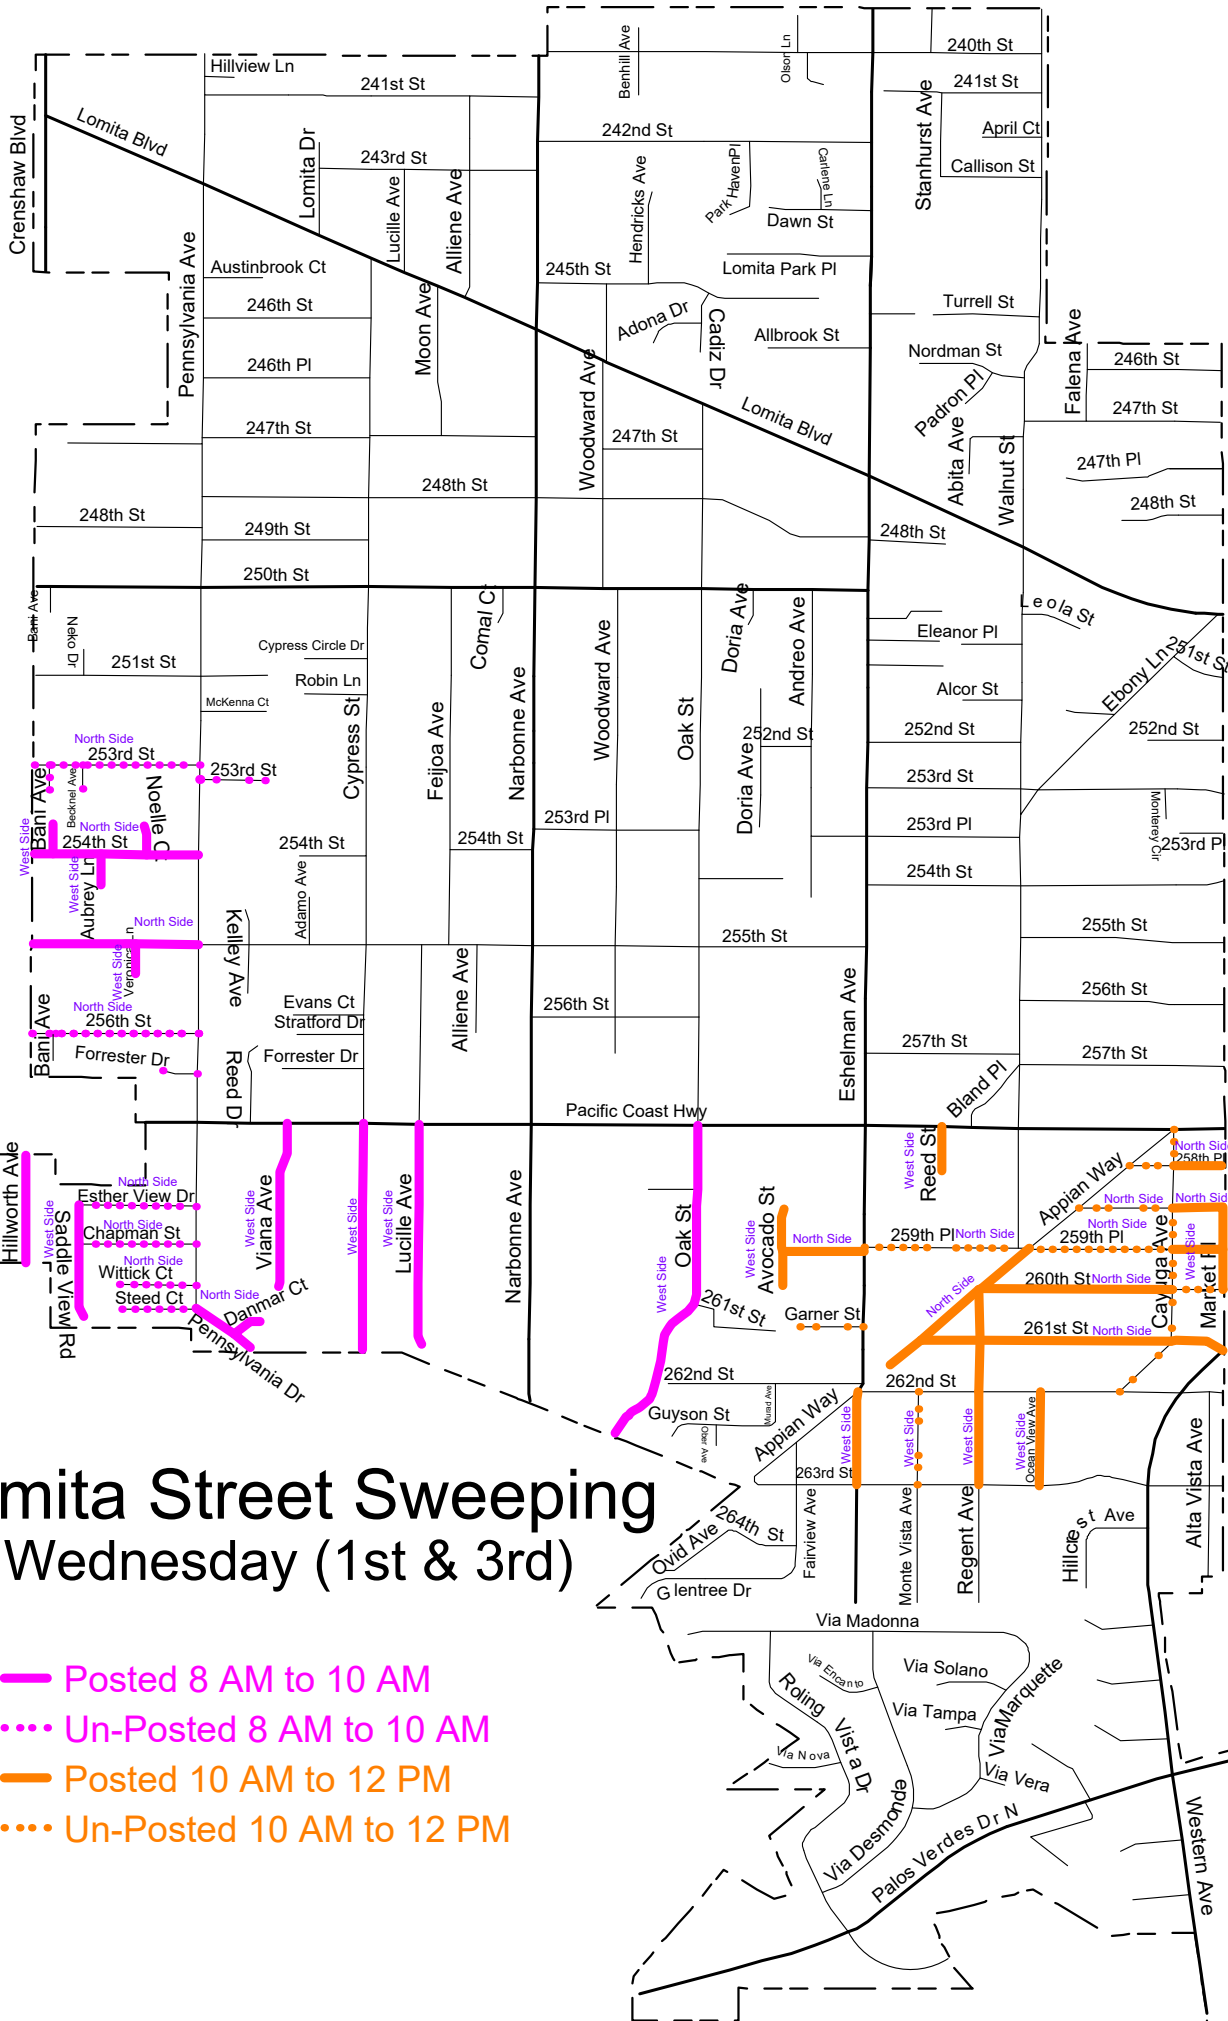

Priority A Once per Week

Lomita Street Sweeping Friday Weekly

- Posted 6 AM to 8 AM
- Posted 8 AM to 10 AM
- Posted 10 AM to 12 PM

Priority B
Twice per Month

Lomita Street Sweeping Wednesday (1st & 3rd)

- Posted 8 AM to 10 AM
- ⋯ Un-Posted 8 AM to 10 AM
- Posted 10 AM to 12 PM
- ⋯ Un-Posted 10 AM to 12 PM

Lomita Street Sweeping

Wednesday (2nd & 4th)

- Posted 8 AM to 10 AM
- Un-Posted 8 AM to 10 AM
- Posted 10 AM to 12 PM
- Un-Posted 10 AM to 12 PM

Lomita Street Sweeping

Thursday (1st & 3rd)

- Posted 8 AM to 10 AM
- ⋯ UnPosted 8 AM to 10 AM
- Posted 10 AM to 12 PM
- ⋯ Un-Posted 10 AM to 12 PM
- Posted 12 PM to 2 PM
- ⋯ Un-Posted 12 PM to 2 PM

Lomita Street Sweeping Thursday (2nd & 4th)

- Posted 8 AM to 10 AM
- ⋯ UnPosted 8 AM to 10 AM
- Posted 10 AM to 12 PM
- ⋯ Un-Posted 10 AM to 12 PM
- Posted 12 PM to 2 PM
- ⋯ Un-Posted 12 PM to 2 PM

Lomita Street Sweeping Friday (1st & 3rd)

Priority C
Once per Month

Lomita Street Sweeping Priority C (2nd Tuesday)

- Once per Month Sweeping
- ☒ Parking Lots - 6 AM to 8 AM
- Alleys - 8 AM to 10 AM
- Streets - 10 AM to 12 PM