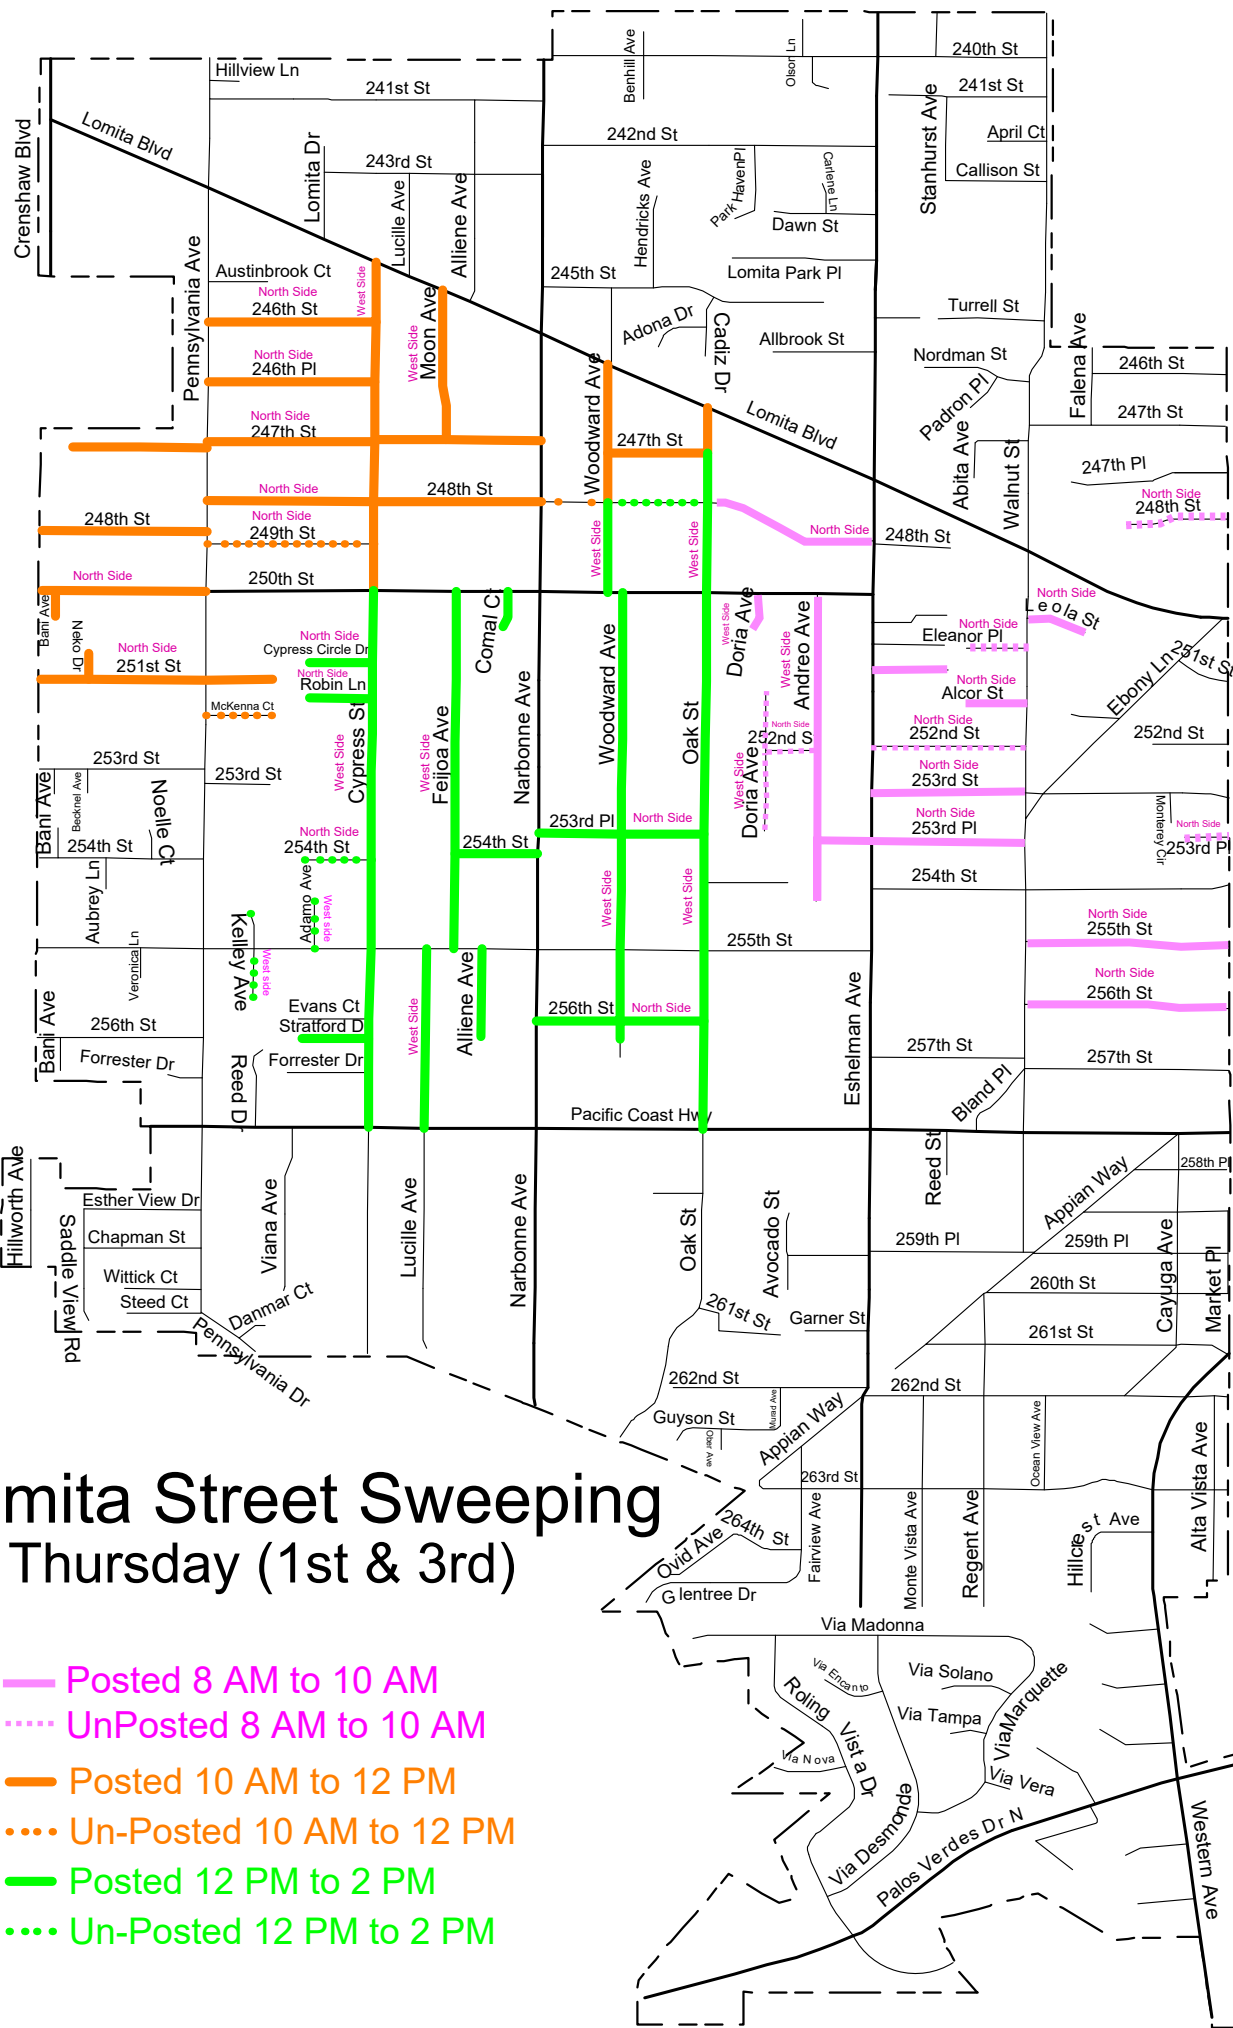

Priority A Once per Week

Lomita Street Sweeping Friday Weekly

- Posted 6 AM to 8 AM
- Posted 8 AM to 10 AM
- Posted 10 AM to 12 PM

Priority B
Twice per Month

Lomita Street Sweeping Wednesday (1st & 3rd)

- Posted 8 AM to 10 AM
- ⋯ Un-Posted 8 AM to 10 AM
- Posted 10 AM to 12 PM
- ⋯ Un-Posted 10 AM to 12 PM

Lomita Street Sweeping

Wednesday (2nd & 4th)

- Posted 8 AM to 10 AM
- Un-Posted 8 AM to 10 AM
- Posted 10 AM to 12 PM
- Un-Posted 10 AM to 12 PM

Lomita Street Sweeping

Thursday (1st & 3rd)

- Posted 8 AM to 10 AM
- ⋯ UnPosted 8 AM to 10 AM
- Posted 10 AM to 12 PM
- ⋯ Un-Posted 10 AM to 12 PM
- Posted 12 PM to 2 PM
- ⋯ Un-Posted 12 PM to 2 PM

Lomita Street Sweeping Thursday (2nd & 4th)

- Posted 8 AM to 10 AM
- ⋯ UnPosted 8 AM to 10 AM
- Posted 10 AM to 12 PM
- ⋯ Un-Posted 10 AM to 12 PM
- Posted 12 PM to 2 PM
- ⋯ Un-Posted 12 PM to 2 PM

Lomita Street Sweeping Friday (1st & 3rd)

Priority C
Once per Month

Lomita Street Sweeping Priority C (2nd Tuesday)

- Once per Month Sweeping
- ☒ Parking Lots - 6 AM to 8 AM
- Alleys - 8 AM to 10 AM
- Streets - 10 AM to 12 PM