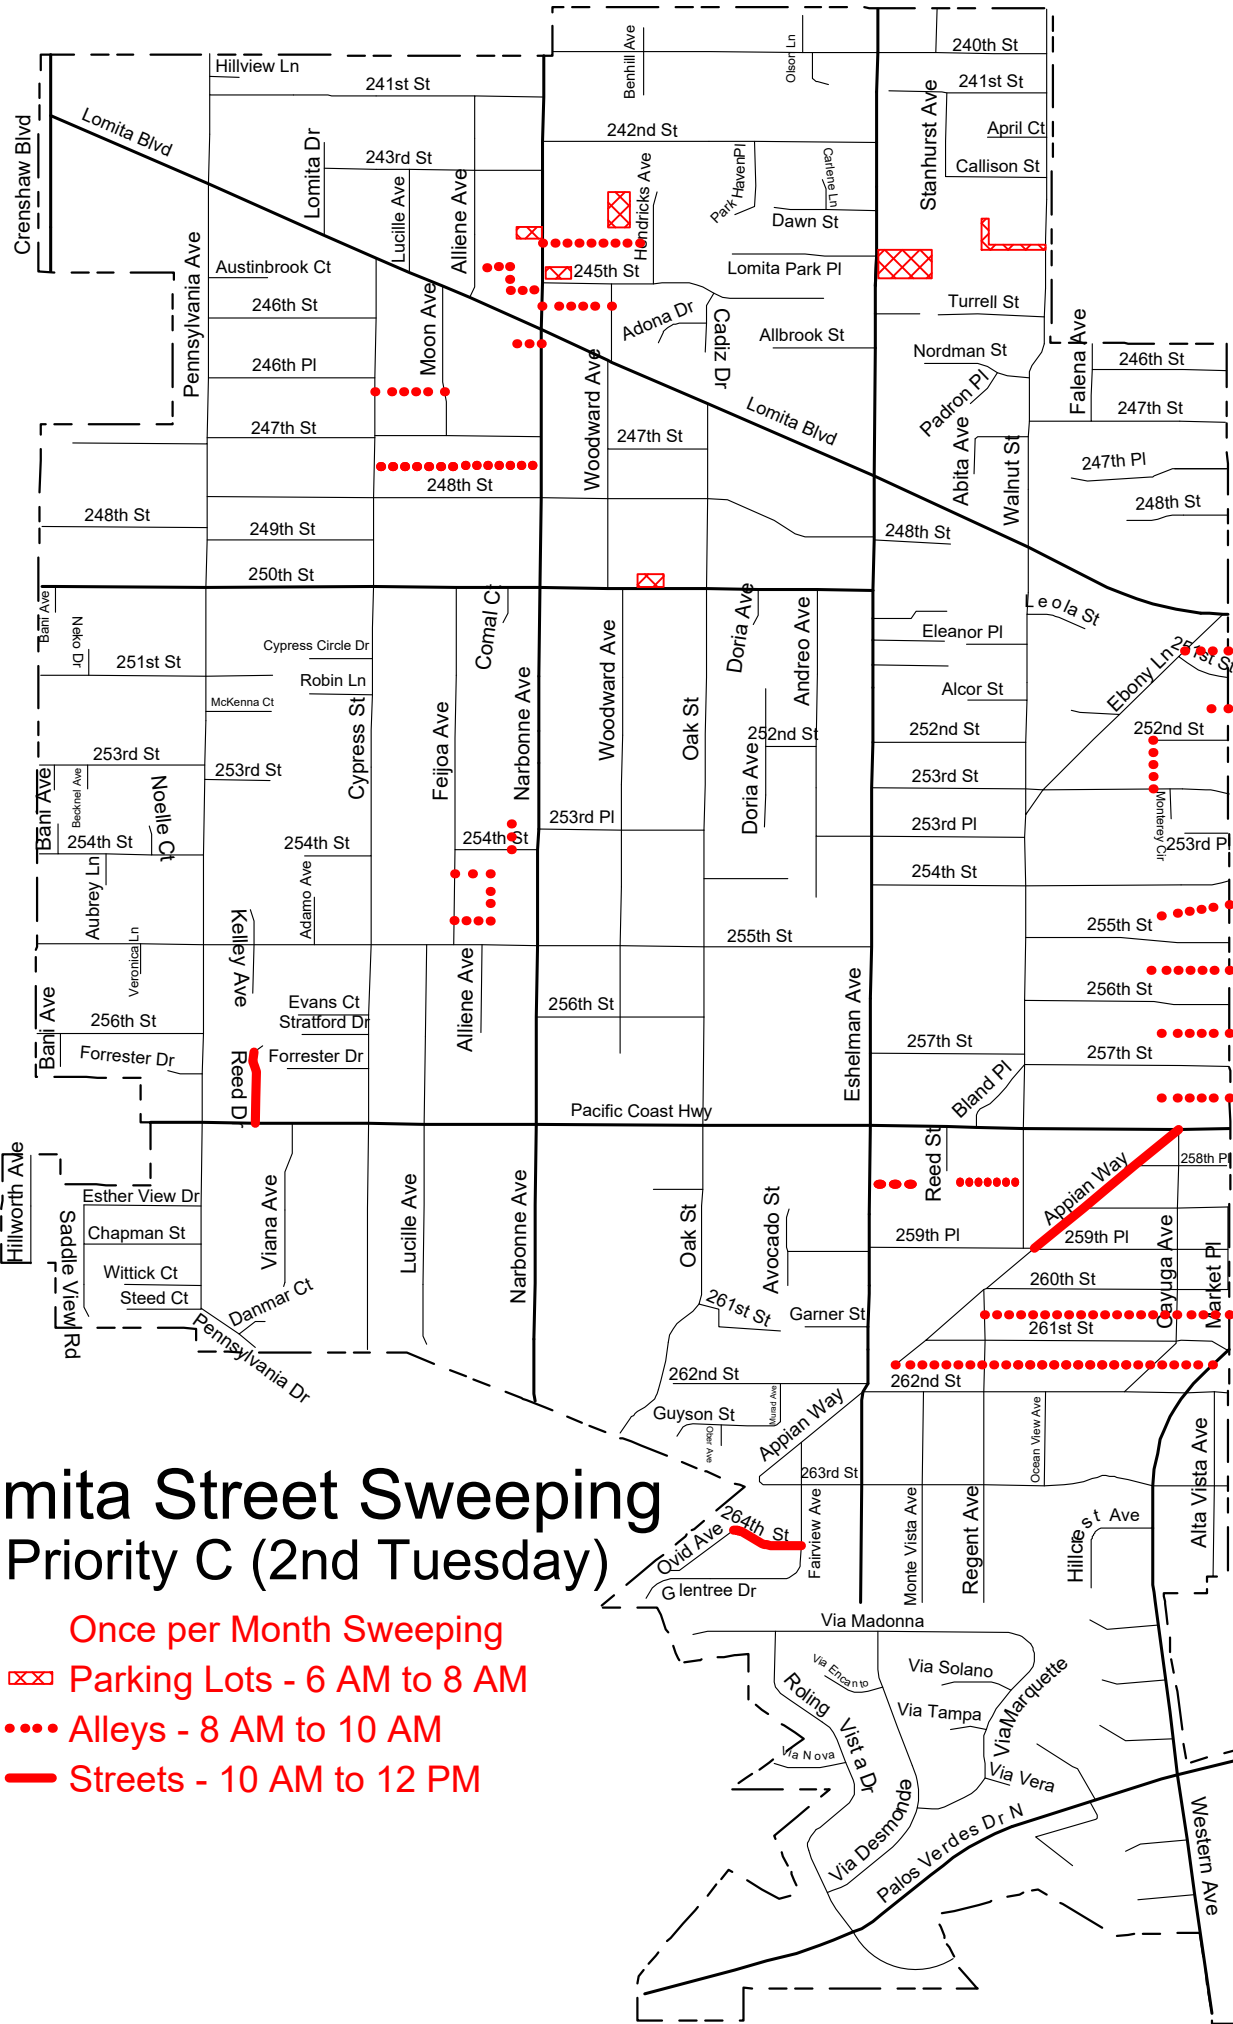

Priority A Once per Week

Lomita Street Sweeping Friday Weekly

- Posted 6 AM to 8 AM
- Posted 8 AM to 10 AM
- Posted 10 AM to 12 PM

Priority B
Twice per Month

Lomita Street Sweeping Wednesday (1st & 3rd)

- Posted 8 AM to 10 AM
- ⋯ Un-Posted 8 AM to 10 AM
- Posted 10 AM to 12 PM
- ⋯ Un-Posted 10 AM to 12 PM

Lomita Street Sweeping

Wednesday (2nd & 4th)

- Posted 8 AM to 10 AM
- Un-Posted 8 AM to 10 AM
- Posted 10 AM to 12 PM
- Un-Posted 10 AM to 12 PM

Lomita Street Sweeping

Thursday (1st & 3rd)

- Posted 8 AM to 10 AM
- ⋯ UnPosted 8 AM to 10 AM
- Posted 10 AM to 12 PM
- ⋯ Un-Posted 10 AM to 12 PM
- Posted 12 PM to 2 PM
- ⋯ Un-Posted 12 PM to 2 PM

Lomita Street Sweeping Thursday (2nd & 4th)

- Posted 8 AM to 10 AM
- ⋯ UnPosted 8 AM to 10 AM
- Posted 10 AM to 12 PM
- ⋯ Un-Posted 10 AM to 12 PM
- Posted 12 PM to 2 PM
- ⋯ Un-Posted 12 PM to 2 PM

Lomita Street Sweeping Friday (1st & 3rd)

Priority C
Once per Month

Lomita Street Sweeping Priority C (2nd Tuesday)

- Once per Month Sweeping
- ☒ Parking Lots - 6 AM to 8 AM
- Alleys - 8 AM to 10 AM
- Streets - 10 AM to 12 PM