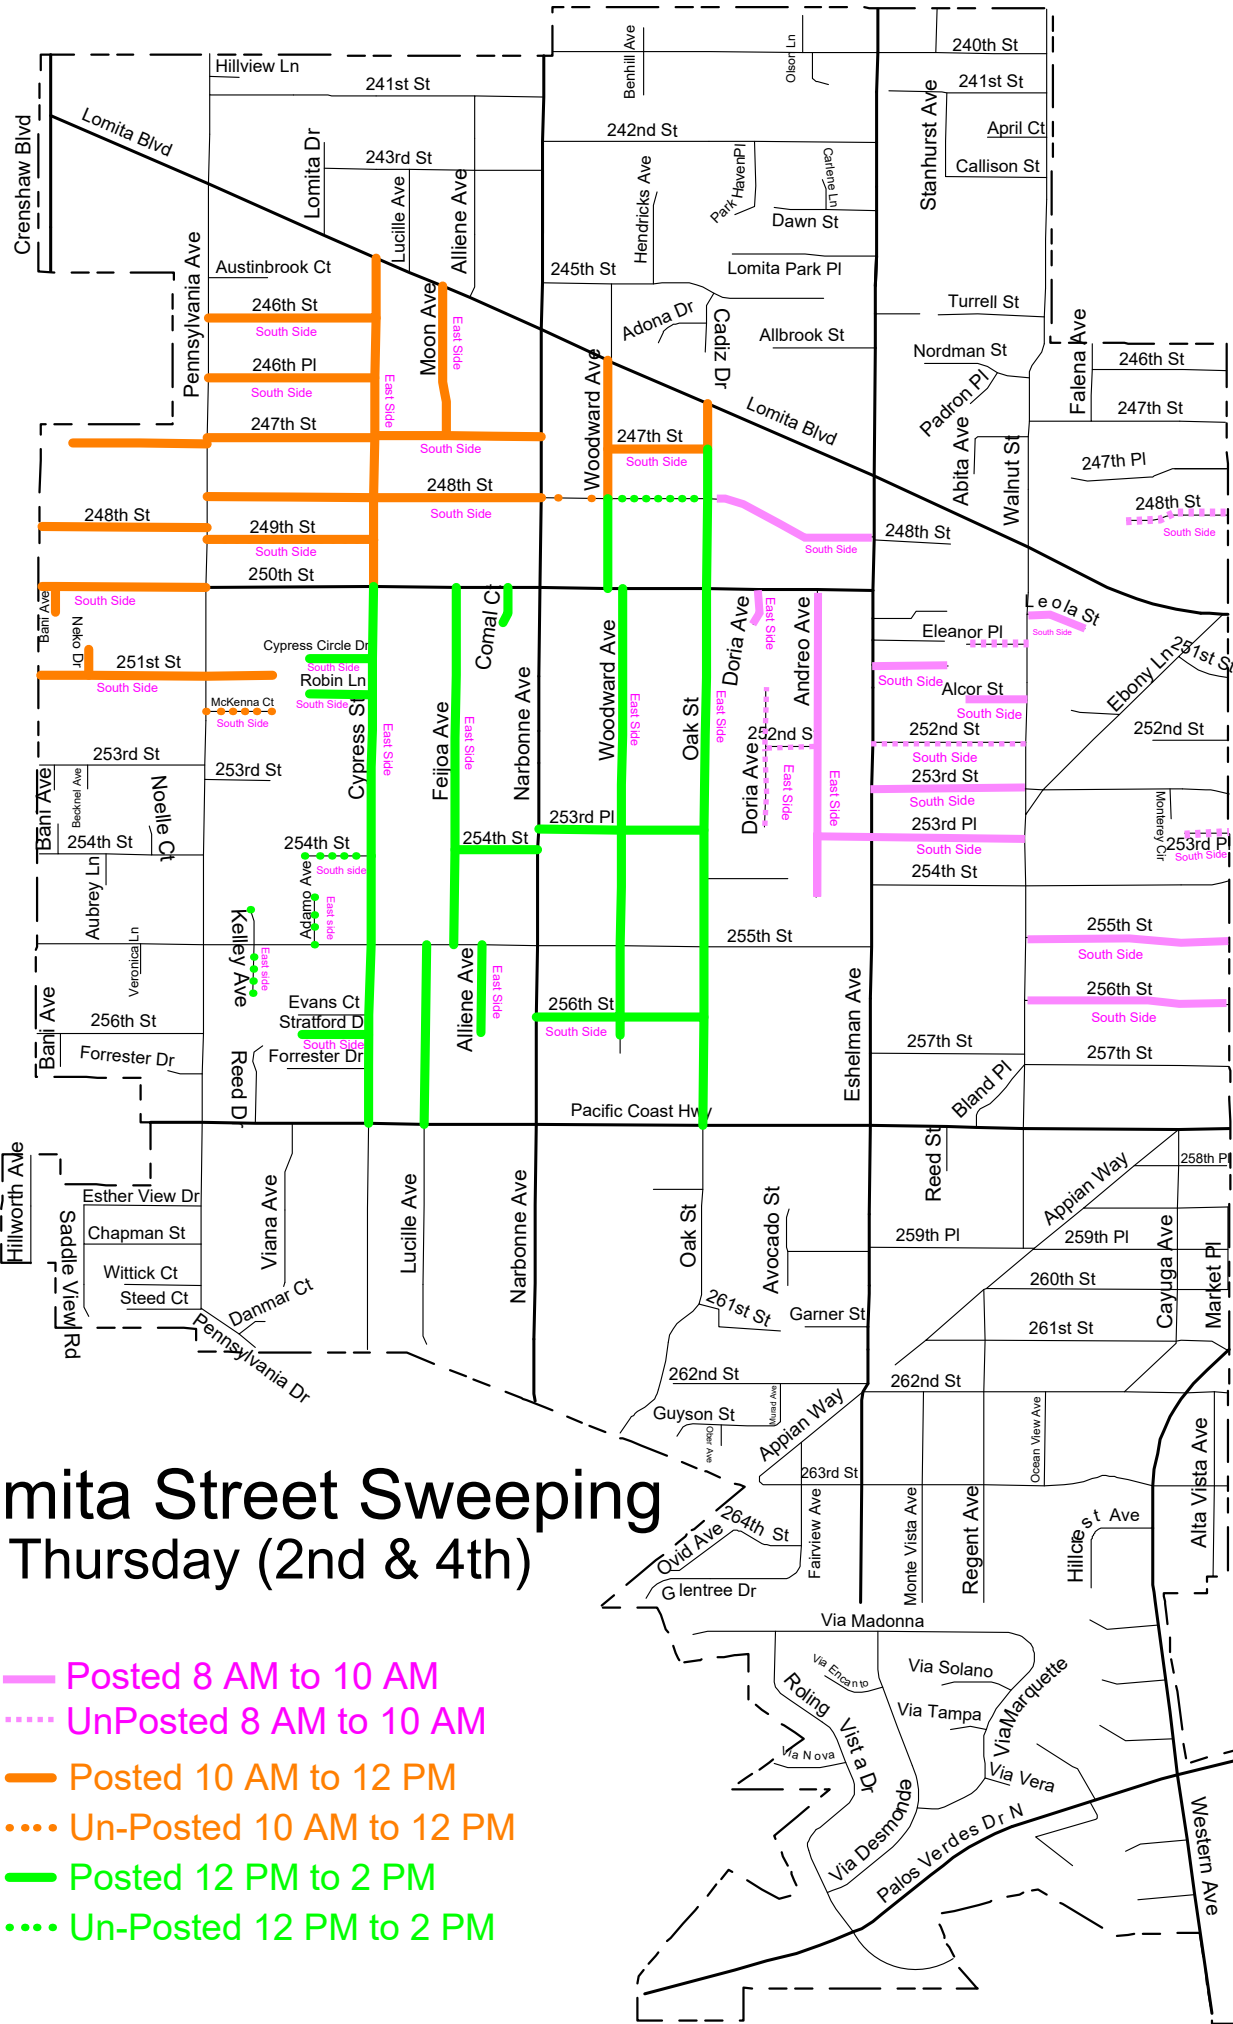

Priority A Once per Week

Lomita Street Sweeping Friday Weekly

- Posted 6 AM to 8 AM
- Posted 8 AM to 10 AM
- Posted 10 AM to 12 PM

Priority B
Twice per Month

Lomita Street Sweeping Wednesday (1st & 3rd)

- Posted 8 AM to 10 AM
- ⋯ Un-Posted 8 AM to 10 AM
- Posted 10 AM to 12 PM
- ⋯ Un-Posted 10 AM to 12 PM

Lomita Street Sweeping

Wednesday (2nd & 4th)

- Posted 8 AM to 10 AM
- Un-Posted 8 AM to 10 AM
- Posted 10 AM to 12 PM
- Un-Posted 10 AM to 12 PM

Lomita Street Sweeping

Thursday (1st & 3rd)

- Posted 8 AM to 10 AM
- ⋯ UnPosted 8 AM to 10 AM
- Posted 10 AM to 12 PM
- ⋯ Un-Posted 10 AM to 12 PM
- Posted 12 PM to 2 PM
- ⋯ Un-Posted 12 PM to 2 PM

Lomita Street Sweeping Thursday (2nd & 4th)

- Posted 8 AM to 10 AM
- ⋯ UnPosted 8 AM to 10 AM
- Posted 10 AM to 12 PM
- ⋯ Un-Posted 10 AM to 12 PM
- Posted 12 PM to 2 PM
- ⋯ Un-Posted 12 PM to 2 PM

Lomita Street Sweeping Friday (1st & 3rd)

Priority C
Once per Month

Lomita Street Sweeping Priority C (2nd Tuesday)

- Once per Month Sweeping
- ☒ Parking Lots - 6 AM to 8 AM
- Alleys - 8 AM to 10 AM
- Streets - 10 AM to 12 PM